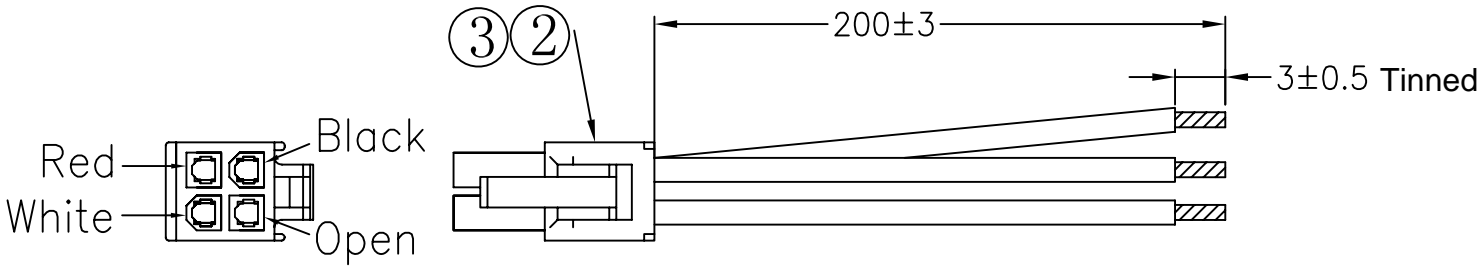

REV.	CHANGED RECORD	DATE
A		

looking into the front of the plug (not back end)

looking into the back end (where cables fit)

NO	TITLE	DESCRIPTION	Q'TY	UNIT
1	WIRE	UL1007 #26 BLACK、RED、WHITE	各1	PCS
2	HOUSING	Molex 5557-2*2P	1	PCS
3	TERMINAL	Molex 5556-TER (Female)	3	PCS
4				
5				

CUSTOMER CODE:		PART NO:	
TITLE: HARNESS		DRAWING NO:	
DRAW BY:	DATE: 2014.10.23	UNIT: mm	SCALE: NONE
CHECKED:	DATE:		
APPROVED:	DATE:		