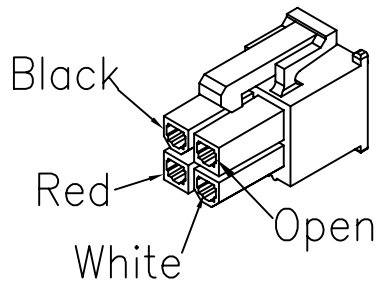

REV.	CHANGED RECORD	DATE
A		

looking into the front of the plug (not back end)

looking into the back end (where cables fit)

NO	TITLE	DESCRIPTION	Q'TY	UNIT
1	WIRE	UL1007 #26 BLACK、RED、WHITE	各1	PCS
2	HOUSING	Molex 5557-2*2P	1	PCS
3	TERMINAL	Molex 5556-TER (Female)	3	PCS
4				
5				

CUSTOMER CODE:		PART NO:	
TITLE: HARNESS		DRAWING NO:	
DRAW BY:	DATE: 2014.10.23	UNIT: mm	SCALE: NONE
CHECKED:	DATE:		
APPROVED:	DATE:		